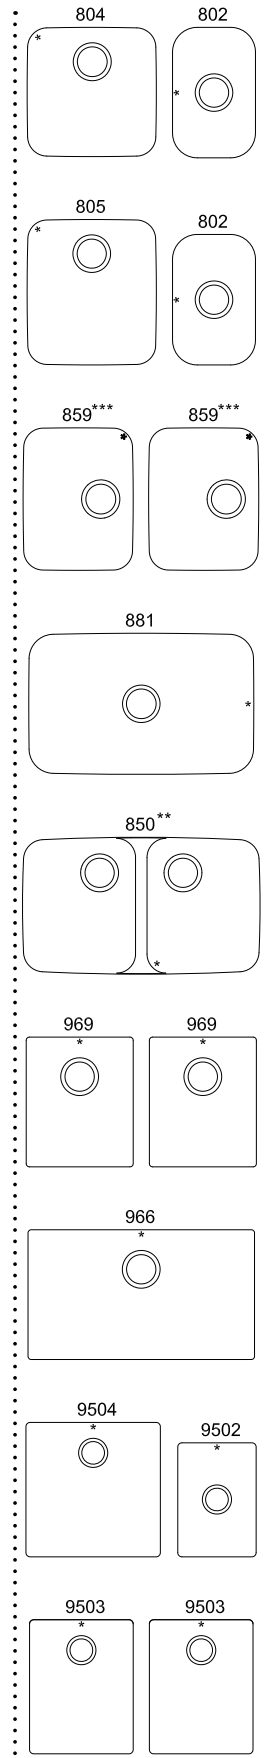

Which sink will fit in my cabinet?

600 mm

700 mm

800 mm

900 mm

* overflow

** small modification needed on the cabinet to fit this sink

*** rotate 90°